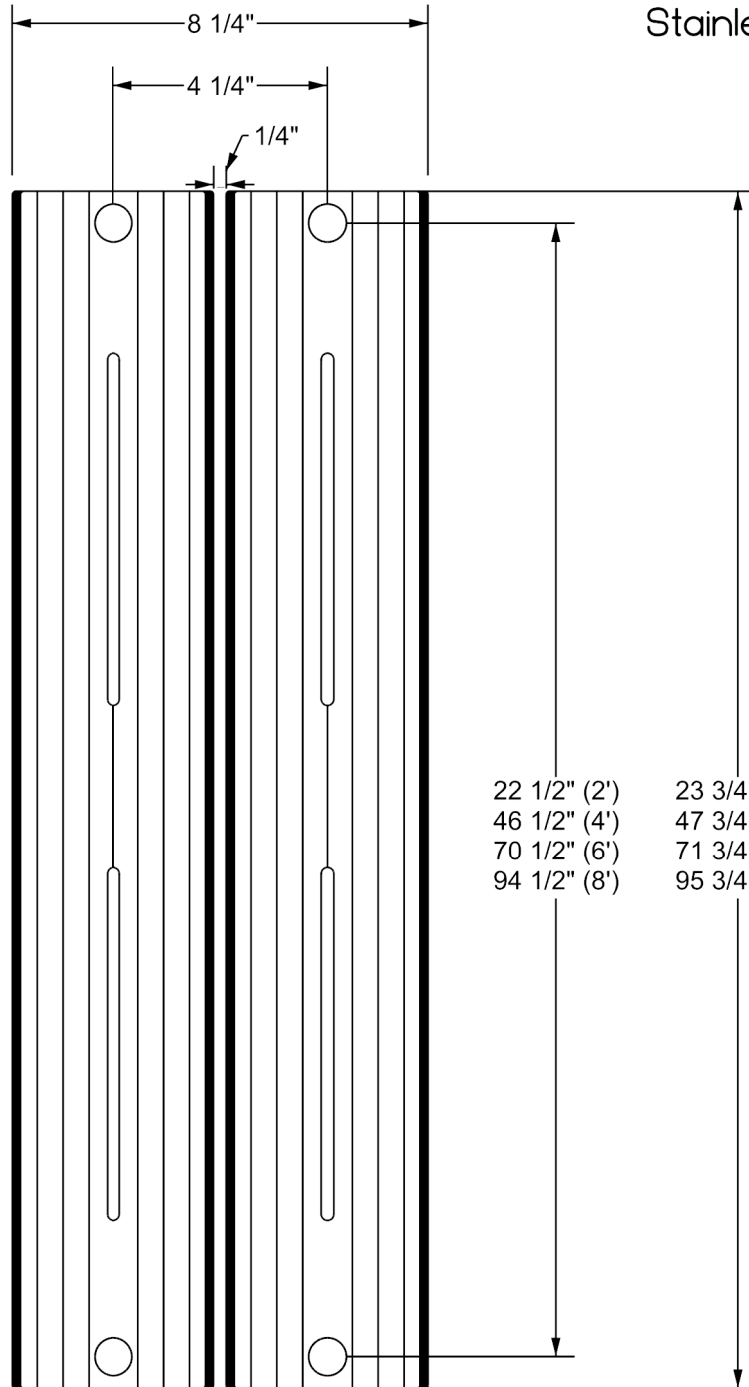

DIFFUSE High Mounting

Stainless steel standoffs

NOTES:

1. ALL LENGTHS BASED ON NOMINAL 2' DIMENSION.
   2' LENGTH = 23 3/4" ACTUAL
   4' LENGTH = 47 3/4" ACTUAL
   6' LENGTH = 71 3/4" ACTUAL
   8' LENGTH = 95 3/4" ACTUAL
   CUSTOM LENGTHS AVAILABLE
2. 1/4" SPACING BETWEEN PLANKS.

DIMENSIONS ARE IN INCHES UNLESS OTHERWISE SPECIFIED TOLERANCES: XX = ± .010; XXX = ± .005 FRACTIONAL = ± 1/64 ANGULAR = 1°	DRAWN	NAME	DATE	LISTEN 2190 S. JASON ST. DENVER, CO 80223 TEL: 720-252-6865
	CHECKED			
	ENG. APPR.			
	MFG. APPR.			
MATERIAL:	COMMENTS:		PART NO.	DIFFUSE HIGH STAINLESS STANDOFF
FINISH:			TITLE:	INSTALLATION TEMPLATE
DO NOT SCALE DRAWING			REV.:	A